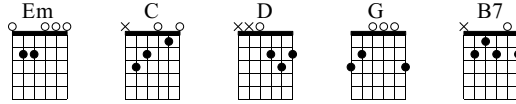

La Planta

Caos

Standard tuning

♩ = 60

E-Gt

Em C D C

D C

11 C

TAB

58

C

TAB

60

TAB

65

The image shows a musical score for guitar. It consists of two staves. The top staff is a treble clef staff with a key signature of one sharp (F#) and a 4/4 time signature. It contains a sequence of eight quarter notes, each on a different string, starting from the first string (E4) and moving up to the sixth string (E5). The bottom staff is a guitar tablature staff with six lines representing the strings. It is currently empty, with the letters 'T', 'A', and 'B' stacked vertically on the left side of the first measure.