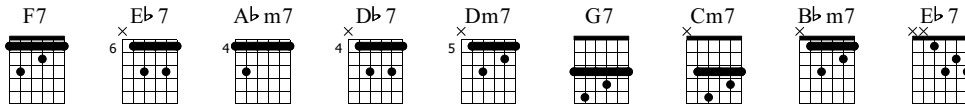

Nostalgia in Times Square

Charles Mingus

Wonderland

Standard tuning

Moderate ♩ = 120

E-Gt

1

f

F7 Eb7 F7 Eb7

F7 Eb7 F7 Eb7 Abm7 Db7 Abm7 Db7

F7 Eb7 F7 Eb7 On beat Dm7 G7

Cm7 F7 Bbm7 Eb7 F F

1. 2.