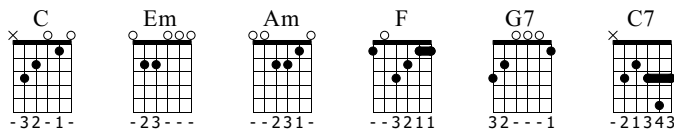

Cradle Song

Guitar Solo

Johannes Brahms

Standard tuning

Moderate ♩ = 120

S-Gt

Chords: C, C, Em, Am, F

Measures 1-5 of the guitar solo. Measure 1 starts with a treble clef, a 3/4 time signature, and a first ending bracket. The melody begins with a quarter note G4, followed by quarter notes A4 and B4. Measure 2 contains a whole chord C. Measure 3 has a quarter note G4, quarter note A4, and a whole chord C. Measure 4 has a quarter note G4, quarter note A4, and a whole chord C. Measure 5 has a quarter note G4, quarter note A4, and a whole chord C. The guitar tab below shows fingerings: 2-2 for G4, 0-1 for A4, and 0-1 for B4. Chords are indicated by '0' for open strings and numbers for fretted notes.

Chords: C, F

Measures 6-11 of the guitar solo. Measure 6 has a quarter note G4, quarter note A4, and a whole chord C. Measure 7 has a quarter note G4, quarter note A4, and a whole chord C. Measure 8 has a quarter note G4, quarter note A4, and a whole chord C. Measure 9 has a quarter note G4, quarter note A4, and a whole chord C. Measure 10 has a quarter note G4, quarter note A4, and a whole chord C. Measure 11 has a quarter note G4, quarter note A4, and a whole chord C. The guitar tab shows fingerings for the melody and chords.

Chords: C, G7, C, C7, F, C, G7

Measures 12-17 of the guitar solo. Measure 12 has a quarter note G4, quarter note A4, and a whole chord C. Measure 13 has a quarter note G4, quarter note A4, and a whole chord G7. Measure 14 has a quarter note G4, quarter note A4, and a whole chord C. Measure 15 has a quarter note G4, quarter note A4, and a whole chord C7. Measure 16 has a quarter note G4, quarter note A4, and a whole chord F. Measure 17 has a quarter note G4, quarter note A4, and a whole chord C. The guitar tab shows fingerings for the melody and chords.