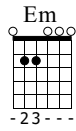

Somewhere in Bavaria

Tapolczai Attila

Standard tuning

Moderate ♩ = 120

N-Gt

Em

1

f