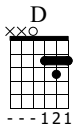

Somewhere in Bavaria

Tapolczai Attila

Standard tuning

Moderate ♩ = 120

N-Gt

Em

1

f