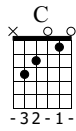

Somewhere in Bavaria

Tapolczai Attila

Standard tuning

Moderate ♩ = 120

N-Gt

Em

1

f