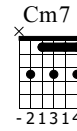

Somewhere in Bavaria

Tapolczai Attila

Standard tuning

Moderate ♩ = 120

N-Gt

Em

1

f