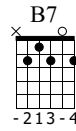

Somewhere in Bavaria

Tapolczai Attila

Standard tuning

Moderate ♩ = 120

N-Gt

Em

1

f