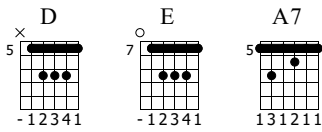

Mt. Moon Square

Pokemon

Gold - Silver - Crystal

Standard tuning

Moderate ♩ = 160

S-Gt

First system of musical notation for S-Gt. It features a treble clef, a key signature of one sharp (F#), and a 4/4 time signature. The melody is written on a single staff with a repeat sign at the beginning. Chord symbols 'D' and 'E' are placed above the staff. The guitar tablature below the staff shows fret numbers: 19, 17-19, 19, 17-22, 19, 17-19, 19, 17-22, 21, 19-21, 21, 19-24. A dynamic marking 'f' is present.

Second system of musical notation for S-Gt. It continues the melody from the first system. Chord symbols 'A7' and 'D' are placed above the staff. The guitar tablature shows fret numbers: 21, 19-21, 21, 19-24, 18-19, 17-17-20, 21, 18-19, 17-17-20, 21, 19, 17-19, 19, 17-22.

Repeat infinitely

Third system of musical notation for S-Gt. It shows a final measure of the melody with a repeat sign and the instruction 'Repeat infinitely'. The guitar tablature shows fret numbers: 19, 17-19, 19, 17-22. The number '8' is written above the staff, and '99x' is written below the staff.