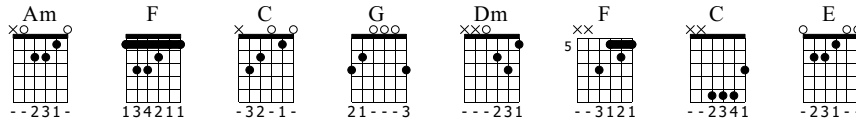

Jojo The Monkey

Monkey Island

Monkey Island 2 - Le Chuck's Revenge

Music by Michael Land

Standard tuning

Moderate ♩ = 150

CHECK INFO!

Part 1

Am F C G

N-Gt

5 5 5 5 8 7 5 8 5 5 5 6 5 8 6 8 5 7

TAB

C F C G Am

5 8 8 5 5 8 5 8 6 5 8 6 5 7 6 5 5 7 5

TAB

Part 1b

Am F C G C

5 5 5 5 8 7 5 8 5 5 5 6 5 8 6 8 5 7 5 8 8 5 5

TAB

F C Dm Am Part 2 F

5 8 5 8 6 5 8 6 5 7 6 5 5 7 7 4 5 5 5 8

TAB