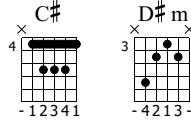

Magellan

Mike Oldfield

The Songs of Distant Earth

Standard tuning

Moderate ♩ = 66

CHECK INFO !
C#

S-Gt

f