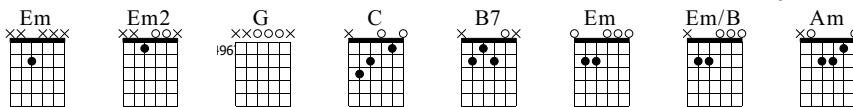

A la faveur de l'automne

Tété

A la faveur de l'automne

Words & Music by Mahmoud Tété Niang alias Tété

Standard tuning

♩ = 80

S-Gt

Measures 1-3: Chords Em, Em2, G. Includes a dynamic marking *f* and a first fret barre.

Measures 4-6: Chords C, B7, Em, Em, Em2.

Measures 7-9: Chords G, C, B7, Em.

Measures 10-12: Chords Em, Em2, G, C, B7.