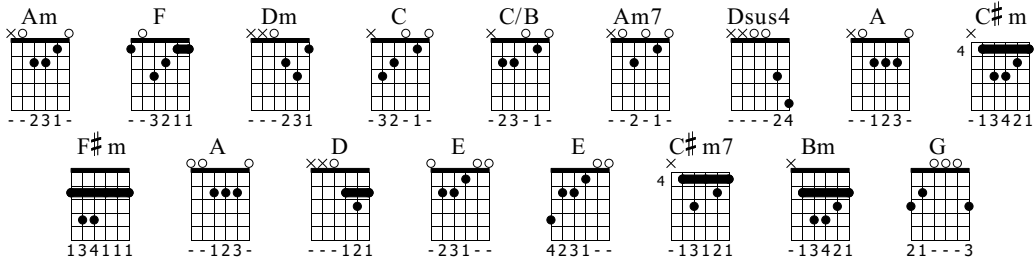

# Brandon Desmond

Standard tuning

Moderate ♩ = 105

## Verse 1

Am F Dm C C/B Am7 Am7 F Dsus4 Am

S-Gt

*ff* *f* *ff*

T	0	1	1	0	0	0	1	5	0
A	1	1	3	1	1	1	1	3	1
B	2	2	0	0	0	0	2	0	2
B	0	0	0	2	2	2	3	0	2
		1		3	2	0	1		0