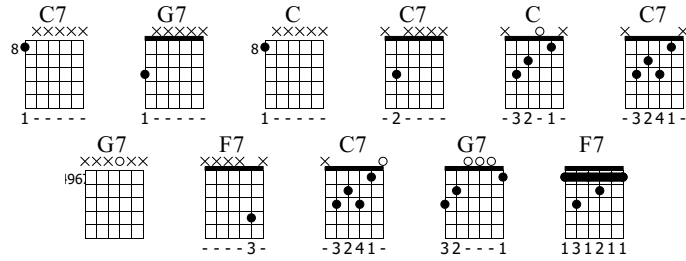

I like It I Love It

Tim McGraw

Standard tuning

Moderately ♩ = 105

E-Gt

11 10 8 10 11 8 8 10 8 10 10 (8) 10

C7

8 10 8 9 8 7 8 10 8 9 10 1 3 1 2 1 0

G7

1 1 3 1 2 3 3 5 3 4 5 2 3 (3) 3 5 3 4 5

28

F7 G7

T
A
B

32

G7 I Like It I Love It C7 Bridge F7/F7/C7/C7/F7/F7/G7/G7

T
A
B