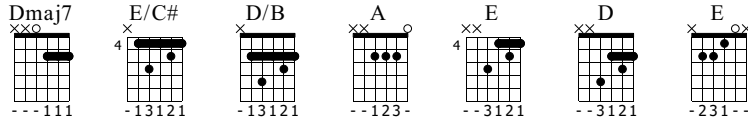

Riot Van

Whatever People Say I Am, Thats What Im Not.

Standard tuning

Moderate ♩ = 105

E-Gt

1

Dmaj7 E/C# D/B

f