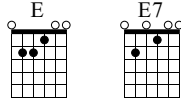

# I Will Survive

Words & Music by Cake

Standard tuning

♩ = 93

N-Gt

The first system of music for the guitar part. It consists of a treble clef staff in 4/4 time with a key signature of one sharp (F#). The music starts with a repeat sign and a dynamic marking of *f*. The notes are primarily eighth notes in a descending pattern. Below the staff is a guitar tablature with two lines, T and B, showing fret numbers: 7-5, 7-5, 7-5, 7-5, 7-5, 7-5, 7-5, 7-5, 7-5, 7-5, 7-5, 7-5, 7-5, 7-5, 7-5, 7-5, 7-5, 7-5, 7-5, 7-5.

The second system of music. It continues the descending eighth-note pattern. The tablature shows fret numbers: 5-3, 5-3, 5-3, 5-3, 5-3, 5-3, 5-3, 5-3, 5-3, 5-3, 5-3, 5-3, 5-3, 5-3, 5-3, 5-3, 5-3, 5-3, 5-3, 5-3.

The third system of music. It continues the descending eighth-note pattern. The tablature shows fret numbers: 3-1, 3-1, 3-1, 3-1, 3-1, 3-1, 3-1, 3-1, 3-1, 3-1, 3-1, 3-1, 3-1, 3-1, 3-1, 3-1, 3-1, 3-1, 3-1, 3-1.

The fourth system of music. It continues the descending eighth-note pattern. The tablature shows fret numbers: 2-0, 2-0, 2-0, 2-0, 2-0, 2-0, 2-0, 2-0, 2-0, 2-0, 2-0, 2-0, 2-0, 2-0, 2-0, 2-0, 2-0, 2-0, 2-0, 2-0.