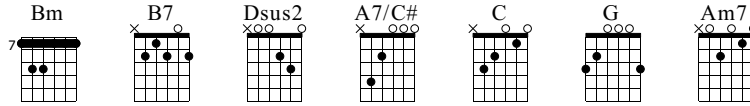

Hotel California

Eagles

Standard tuning

♩ = 80

S-Gt

Bm B7

Dsus2 A7/C# C

G Am7 B7

Bm B7 Dsus2

TAB

The guitar score is presented in four systems. Each system contains a standard notation staff and a corresponding guitar tab staff. Measure numbers 1, 3, 6, and 9 are indicated at the start of their respective systems. Chord changes are marked above the standard notation. The guitar tab staff includes fret numbers, string numbers (T, A, B), and articulation marks such as accents and slurs. The key signature has one sharp (F#) and the time signature is 4/4.