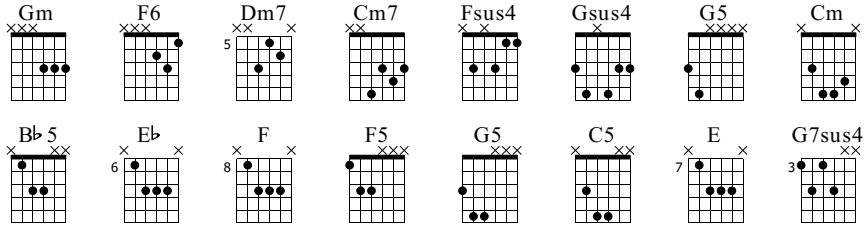

Roxanne

Words & Music by The Police

Standard tuning

♩ = 135

E-Gt

Gm

TAB

TAB