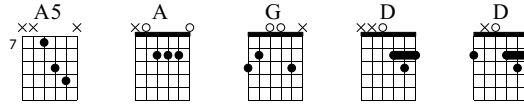

Amie

Pure Prarie League Bustin' Out

Words & Music by Craig Fuller

Standard tuning

♩ = 188

S-Gt

$(\text{♩} = \text{♩}^{\text{3}})$
A5

f let ring ----- | let ring ----- |

TAB

10	10	10	10	10	10	10	10
9	9	9	9	9	9	9	9
7	7	7	7	7	7	7	7

5

let ring ----- |

TAB

10	10	10	10	10	10	10	10
9	9	9	9	9	9	9	9
7	7	7	7	7	7	7	7

A G D A G D

10

let ring ----- |

TAB

10	10	2	2	0	3	0	3	0	3	3	2
9	9	2	2	X	0	0	3	0	0	0	2
7	7	0	2	X	0	0	X	0	X	2	0
		0	2	3				0	3		2

1st Verse

15

TAB

25

T
A
B