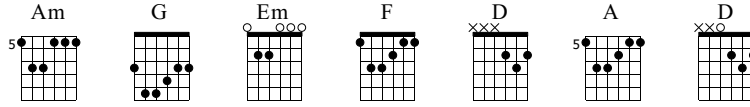

Zephyr Song

RHCP
By the Way

Words & Music by RHCP

Standard tuning

$\text{♩} = 120$

INTRO

Am G Em F Am G Em F

N-Gt

f

TAB

5	3	0	1	5	3	0	1
5	3	0	1	5	3	0	1
5	4	0	2	5	4	0	2
7	5	2	3	7	5	2	3
5	3	0	1	5	3	0	1

VERSE 1

Am G Em F

TAB

5	5	5	5	5	3	3	3	3	3	0	0	0	0	0	1	1	1	1	1
5	5	5	5	5	3	3	3	3	3	0	0	0	0	0	1	1	1	1	1
5	5	5	5	5	4	4	4	4	4	0	0	0	0	0	2	2	2	2	2
7	7	7	7	7	5	5	5	5	5	2	2	2	2	2	3	3	3	3	3
5	5	5	5	5	3	3	3	3	3	0	0	0	0	0	1	1	1	1	1