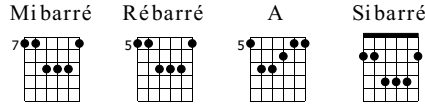

Sympathy for the Devil

Rolling Stones

Standard tuning

♩ = 120

1er couplet

Mi barré Ré barré A Mi barré 1er refrain Mi barré Si barré

10x f 4x

E-Gt

2e couplet

Si barré Mi barré Mi barré Mi barré

8

Ré barré A

12

2e refrain

Mi barré Mi barré Si barré

14 3x 3x

Si barré

Mi barré

Mi barré

Musical notation for measures 17-19. Measure 17 is Si barré, measures 18-19 are Mi barré. Includes a treble clef staff with notes and a guitar TAB staff with fret numbers.

3e couplet

Mi barré

Ré barré

Musical notation for measures 20-21. Measure 20 is Mi barré, measure 21 is Ré barré. Includes a treble clef staff with notes and a guitar TAB staff with fret numbers.

A

Mi barré

Musical notation for measures 22-23. Measure 22 is A, measure 23 is Mi barré. Includes a treble clef staff with notes and a guitar TAB staff with fret numbers. Rehearsal mark 4x is present.