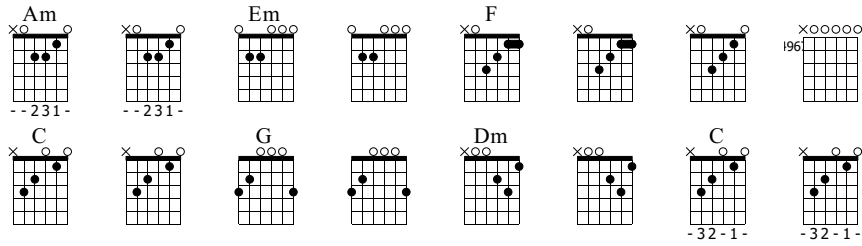

Saving

Thirteen Senses

The Invitation

Standard tuning

Moderate ♩ = 75

Intro

Am Em F

S-Gt

TAB

F C Em F

Musical notation for measures 30-32. Measure 30 is marked with a 7/8 time signature. Chords are F, C, Em, and F. The notation includes a treble clef, a 7/8 time signature, and guitar tablature below the staff.

TAB

Chorus

F Em F

Musical notation for measures 33-35. Measure 33 is marked with a 7/8 time signature. Chords are F, Em, and F. The notation includes a treble clef, a 7/8 time signature, and guitar tablature below the staff.

TAB

C G Em

Musical notation for measures 36-38. Measure 36 is marked with a 7/8 time signature. Chords are C, G, and Em. The notation includes a treble clef, a 7/8 time signature, and guitar tablature below the staff.