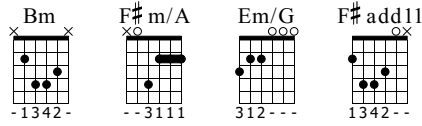

Sonata Soledad

Hamadria

Reina Azul

Standard tuning

Moderately Slow Rock ♩ = 76

E-Gt

1

f

Em/G

F#add11

let ring

let ring

let ring

T
A
B

12

The image shows a musical score for guitar. It consists of two staves. The top staff is a treble clef staff with a key signature of one sharp (F#) and a time signature of 4/4. The notation includes a measure with a 7th fret barre (indicated by a '7' on a slash), followed by a quarter rest, and then a quarter note on the 7th fret of the first string. The bottom staff is a guitar tablature (TAB) staff, which is currently empty. The word 'TAB' is written vertically on the left side of the staff.