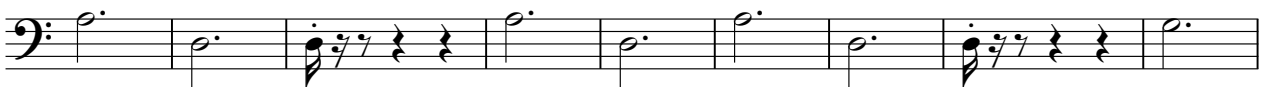

Bass Strings

♩ = 120,000000

18

26

36

45

55

66

75

82

♩ = 113,000000 = 113,000000 = 113,000000 = 113,000000 = 54,000000 = 54,000000