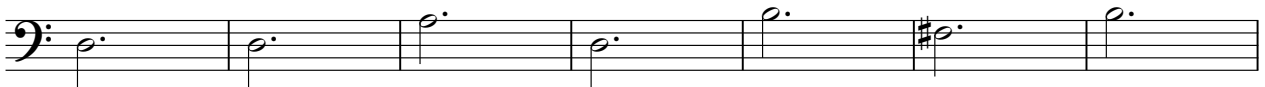

Bass Strings

♩ = 120,000000

18

26

36

45

55

66

75

82

♩ = 113,000000 = 113,000000 = 113,000000 = 113,000000 = 54,000000 = 54,000000