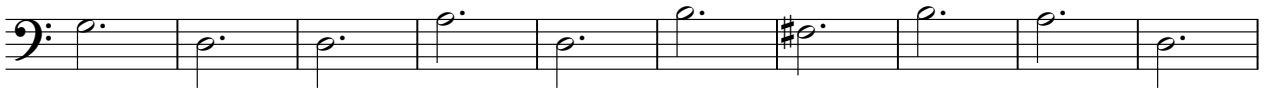

Bass Strings

♩ = 120,000000

18

26

36

45

55

66

75

82

♩ = 113,000000 = 113,000000 = 113,000000 = 113,000000 = 54,000000 = 54,000000