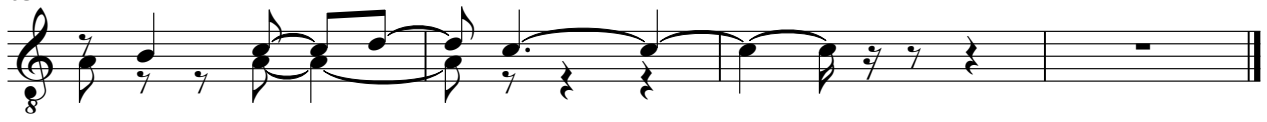

65

Vocals

Elvis - Are You Lonesome Tonight 3

♩ = 86,000053

35

Musical notation for measure 35, featuring a treble clef, a 3/4 time signature, and a key signature of one flat. The measure begins with a whole rest, followed by a series of eighth notes: G4, A4, B4, C5, B4, A4, G4, F4, E4, D4, C4.