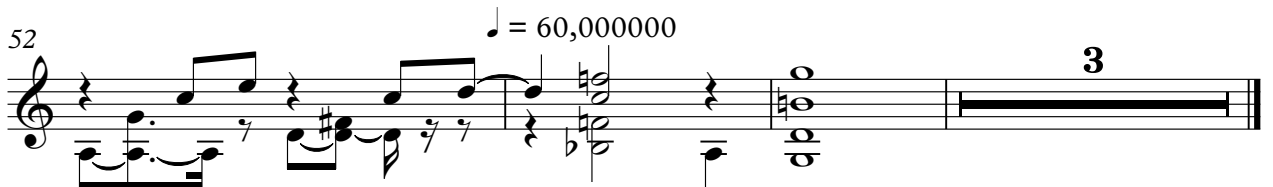

27

30

33

V.S.

Detailed description: This is a guitar tab for the song 'Smoke Gets In Your Eyes' on a nylon guitar. The score is written in 4/4 time with a tempo of 70. It consists of ten staves of music, each starting with a measure number (6, 10, 13, 15, 18, 21, 24, 27, 30, 33). The notation includes a treble clef, a key signature of one flat (B-flat), and various rhythmic values such as quarter notes, eighth notes, and sixteenth notes. Chord symbols are placed below the notes. The piece concludes with a 'V.S.' (Volte) instruction.

37

40

43

46

49

52

Jazz Standards Diversen - Smoke Gets In Your Eyes

SLOW STRING