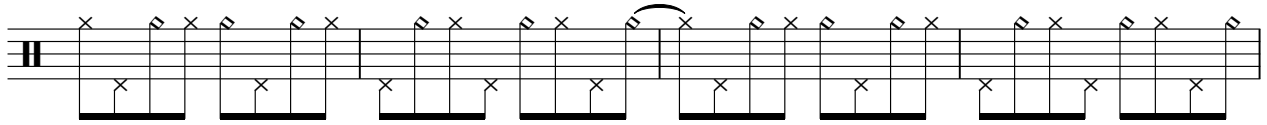

2

Scurfy Dog Theme

49