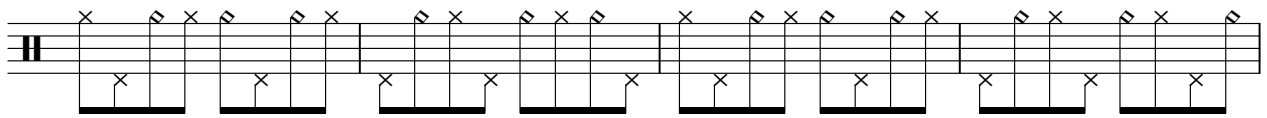

2

Scurfy Dog Theme

49

53

57

61

64