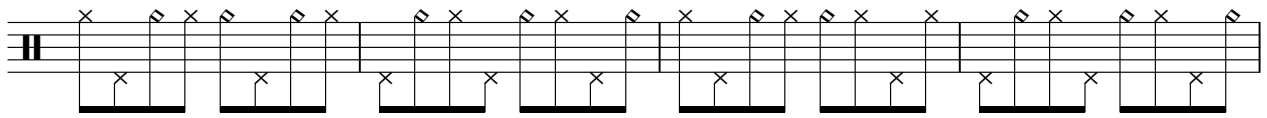

2

Scurfy Dog Theme

49

53

57

61

64