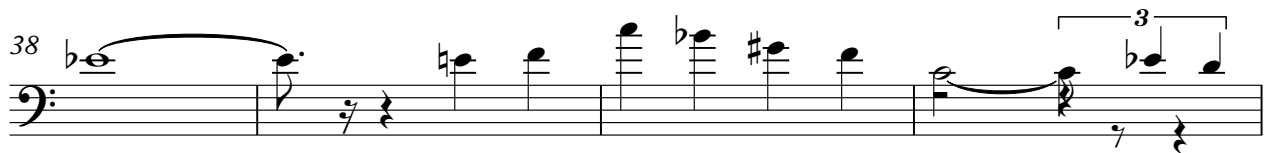

The McGuire Sisters - Goodnight My Love

MELODY

♩ = 64,000000