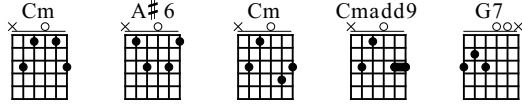

Sodade

Cesaria Evora

Standard tuning

♩ = 150

N-Gt

Measures 1-6 of the guitar part. Measure 1 has a first finger barre. Measures 5 and 6 have a forte (f) dynamic marking. The TAB below shows fret numbers for strings T, A, and B.

Measures 7-12 of the guitar part. The TAB below shows fret numbers for strings T, A, and B.

Measures 13-18 of the guitar part. Measure 13 has a first finger barre. Measure 18 has a C minor (Cm) chord marking. The TAB below shows fret numbers for strings T, A, and B.

Measures 19-24 of the guitar part. Measure 20 has an A#6 chord marking. The TAB below shows fret numbers for strings T, A, and B.

24

Cm Cmadd9

T	3	3	3	4	4	4	3	3
A	0	0	0	0	0	0	0	0
B	3	3	3	1	1	1	1	1
		(1)	(1)	3	(3)	(3)	3	(3)