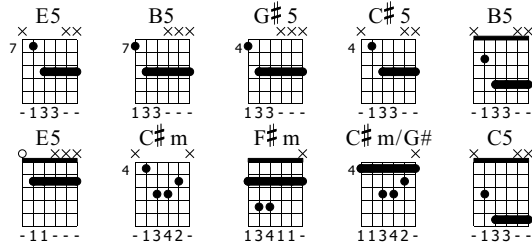

Today Is A Good Day To Die

Manowar

Louder Than Hell

Standard tuning

♩ = 86

Intro: Wind, Thunder & Rain FX

Intro:

E-Gt

T
A
B

Drums:

Part A:

T
A
B

T
A
B

T
A
B

Part B:

E5 B5 E5 B5 G#5 C#5

T
A
B

95

T
A
B

Solo 2:

105

E5 B5 E5 B5 G#5 C#5

T
A
B

		9	9	9	9	6	5	8	6	8	9
		9	9	9	9	6	3	6	6	6	7
		7	7	7	7	4			4		

T
A
B

145

C5

E5

T
A
B

Outro Solo:
E5

149 C5

TAB 5 5 / 8 7 5 7 8 8 10 12 (2) (2) (2) (0)