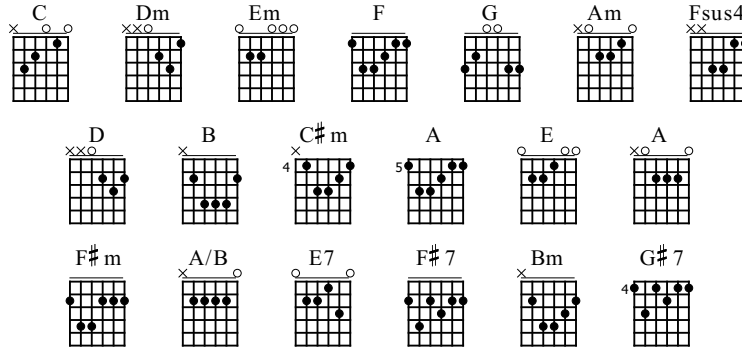

# She goes na-na

The Radios

Standard tuning

♩ = 95

N.C.

C Dm Em Dm

*f*

let ring let ring let ring let ring

TAB

N.C.

C F G C Dm Em Am

let ring let ring let ring let ring let ring let ring

TAB

N.C.

Fsus4 G G

let ring let ring let ring let ring let ring