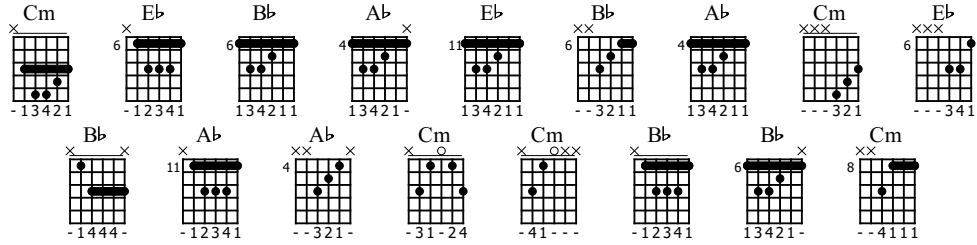

# Hero

Sterling Knight

Standard tuning

♩ = 120

S-Gt

Chords: Cm Eb Bb Ab Cm Eb Bb

*mf*

4x

Chords: Ab Bb

Chords: Cm Cm Ab Eb Bb Cm

Musical notation system 1 (measures 13-16):

- Measures 13-14: Chord  $A\flat$
- Measure 15: Chord  $Cm$
- Measure 16: Chord  $A\flat$

TAB notation for measures 13-16:

TAB notation for measures 17-20:

4	4	1	2
6	4	3	3
6	5	3	3
6	6	3	3
6	6	3	3
6	6	3	3

Musical notation system 3 (measures 21-24):

- Measure 21: Chord  $E\flat$
- Measure 22: Chord  $B\flat$
- Measure 23: Chord  $Cm$
- Measure 24: Chord  $A\flat$

TAB notation for measures 25-28:

2	4	2	4
2	6	2	4
4	6	2	4
4	6	2	4
4	6	2	4
4	6	2	4

Musical notation system 5 (measures 29-32):

- Measure 29: Chord  $E\flat$
- Measure 30: Chord  $B\flat$
- Measure 31: Chord  $Cm$
- Measure 32: Chord  $A\flat$