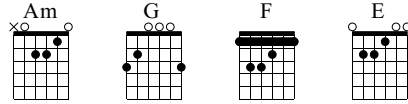

# Steel Guitar

Standard tuning

Moderate ♩ = 114

S-Gt

Capo. fret 4

*mf*

T  
A  
B

T  
A  
B