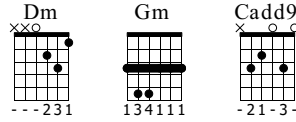

# Gimme! Gimme! Gimme!

ABBA

Words & Music by Benny Andersson & Björn Ulvaeus

Standard tuning

♩ = 120

E-Gt

*f*

Dm Gm Cadd9 Dm Dm Gm

1

TAB

0 2 3 2 3 3 | 0 3 0 2 3 2 | 0 2 2 3 3 3

5 3 5

Cadd9 Dm Dm Gm Cadd9 Dm

4

TAB

0 3 0 2 3 2 | 0 2 3 2 3 3 | 0 3 0 2 3 2

T  
A  
B

5 5 8 5 (5) 5 8 5 5 5 7 5 8 >7<8-5 8 5 7 7 7 7 8 5

29

T  
A  
B

(5) 7 7 7 7 8 5 (5)

32

i just flet like adding some shredding of my own,

the other guitar is like in the original.

5-8-5-8-5-8 7-5 (5) 8-7-8-5-8 7-5 8-7-8-5-5-5 8-5 7-5-(5)

38

T  
A  
B

5-8-5-8-5-8 7-5 (5) 8-7-8-5-8 7-5 8-7-8-5-5-5

1.

TAB: 8-5 7-5 (5) 12 10 10-10 10 10 | 8-5 7-5 (5) 5-8 5-8 5-8 7-5

44

TAB: (5) 8-7-8-5-8 7-5 8-7-8-5-5-5 8-5 7-5 (5) 5-8-5-8-5-8 7-5