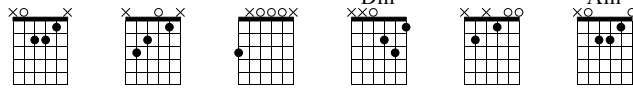

# Lone Shadow

The Age of Sins

Empty Soul

Standard tuning

♩ = 126

S-Gt

1

*f*  
let ring

let ring

let ring

T  
A  
B

0	2	2	0	1	2	2	2	0	1	0	0	0
0	2	2	0	1	2	2	3	2	0	1	0	0
0	0	0	0	0	0	0	0	0	0	0	0	0

5

Dm

let ring

let ring