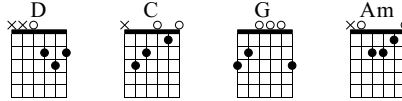

# Ìàìà [http://music.kulichki.net]

Words & Music by Àèèñà

Standard tuning

♩ = 160

Intro

S-Gt

1

D