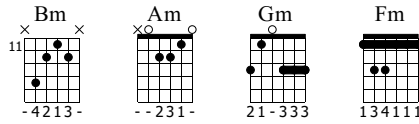

The Lottery, Part I

Alpha Current
The Mirror Tells All

Words & Music by Genocide Heart

Standard tuning

♩ = 150

Peaceful Incantations

E-Gt

TAB

TAB

TAB

TAB

14#

let ring

TAB

2 0 0 0 0 0 5 3 2 3 2 0 3 2 0 3 2 0 2 3 0 0

17

58

let ring

TAB

1 3 3 1 1 1 1 3 1 0 0 3 0 3 4 2 4 4 4 4 4 4

Detailed description: This system contains measures 58, 59, and 60. The top staff continues the melody. The guitar tab shows fret numbers. Measure 58: 1, 3, 3, 1, 1, 1, 1, 1. Measure 59: 3, 1, 0, 0, 3, 0, 3. Measure 60: 4, 2, 4, 4, 4, 4, 4, 4.

61

let ring

TAB

2 0 4 2 2 2 2 2 1 3 3 1 1 1 1 3 1 0 0 3 0 3

Detailed description: This system contains measures 61, 62, and 63. The top staff continues the melody. The guitar tab shows fret numbers. Measure 61: 2, 0, 4, 2, 2, 2, 2, 2. Measure 62: 1, 3, 3, 1, 1, 1, 1, 1. Measure 63: 3, 1, 0, 0, 3, 0, 3.