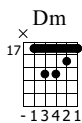

3 Prisoners

Bernard Gervais

Soon

Words & Music by Bernard Gervais

Standard tuning

♩ = 120

S-Gt

f
let ring

T	7	7	3	3	7	7	3	3
A	5	5	5	5	1	1	3	3
B	5	5	5	5	1	1	5	5

let ring *p* *f* let ring

T	3	3	3	2	1	2	1	1	17	17	13	1
A	1	3	3	3	3	2	1	1	7	7	3	3
B	1	3	3	3	3	2	1	1	5	5	5	5

let ring *p* *f* let ring

T	17	17	13	3	3	2	1	2	1	1
A	7	7	3	3	3	3	2	1	2	1
B	5	5	5	5	1	1	3	3	3	3

let ring

T	7	7	3	3	7	7	3	3
A	5	5	5	5	1	1	3	3
B	5	5	5	5	1	1	5	5