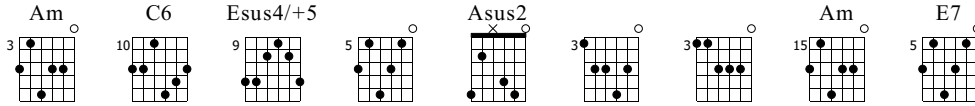

Lullabye For Lucifer

Angra

Standard tuning

♩ = 67

Angra - Lullabye For Lucifer

N-Gt

Measures 1-2: Musical notation for guitar in 4/4 time, marked *f*. The notation shows a treble clef and a series of eighth notes. Below the staff are three lines of guitar tablature labeled T, A, and B.

T	0	5	8	12	8	10	10	6	5	10	12	10	10	0	5	8	12	8	10	10	6	5	12	10	
A	2	2	5	9	10	10	6	7	7	9	10	10	10	7	5	9	10	10	6	7	9	10	10	6	5
B	0	2	12	10	12	0	8	7	7	9	12	12	12	0	7	7	12	10	7	7	9	12	12	0	8

Measures 3-4: Musical notation for guitar in 4/4 time. The notation shows a treble clef and a series of eighth notes. Below the staff are three lines of guitar tablature labeled T, A, and B.

T	0	5	8	12	8	10	10	6	5	10	12	10	10	6	8	13	12	13	13	13	6	7	12	10
A	7	7	5	9	10	10	6	7	7	9	12	12	12	7	10	10	14	13	13	13	6	0	9	12
B	0	7	12	10	12	0	8	7	7	9	12	12	12	0	8	10	14	15	15	15	6	8	12	10

Measures 5-6: Musical notation for guitar in 4/4 time. The notation shows a treble clef and a series of eighth notes. Below the staff are three lines of guitar tablature labeled T, A, and B.

T	0	5	8	12	8	10	10	6	5	10	12	10	10	0	5	8	12	8	10	10	6	5	12	10	
A	7	7	5	9	10	10	6	7	7	9	12	12	12	7	10	10	14	13	13	13	6	0	9	12	
B	0	7	12	10	12	0	8	7	7	9	12	12	12	0	7	7	12	10	7	7	9	12	12	0	8

Measures 7-8: Musical notation for guitar in 4/4 time. The notation shows a treble clef and a series of eighth notes. Below the staff are three lines of guitar tablature labeled T, A, and B.