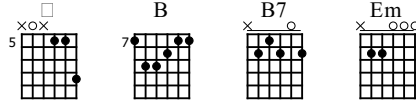

# Romance (Romanza)

Anónimo (Anonymous)

Words & Music by Anónimo (Anonymous)

Standard tuning

♩ = 130

N-Gt

7 0 5 0 3 0 | 3 0 2 0 0 | 0 0 0 3 0 0

7 0 12 0 12 0 | 12 0 12 0 10 0 | 0 8 0 8 5 5 | 7 5 5 5 5 5

B

7 5 8 5 7 | 7 8 7 8 7 8 | 11 7 8 7 8 7

B7

7 0 5 0 3 | 0 3 0 2 0 0 | 0 0 2 0 2 0

14

Em

The image shows a musical score for guitar. The top staff is a treble clef staff with a melody. The bottom staff is a guitar tablature staff with six lines. The tablature includes fret numbers and a chord label 'Em'. The score is divided into three measures.

Measure 1: Treble clef staff has notes G4, A4, B4, C5, B4, A4, G4. Tablature: 2 0 2 0 3. Chord: Em.

Measure 2: Treble clef staff has notes G4, A4, B4, C5, B4, A4, G4. Tablature: 0 2 0 2 0. Chord: Em.

Measure 3: Treble clef staff has notes G4, A4, B4, C5, B4, A4, G4. Tablature: 0 0 0 0 0. Chord: Em.