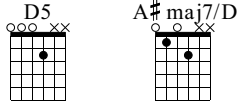

Romance

Apocalyptica Cult

Words & Music by Apocalyptica

Dropped D
⑥=D

♩ = 134

S-Gt

1

D5

The image shows a musical score for guitar. The top staff is a treble clef staff with a key signature of one flat (B-flat) and a 4/4 time signature. It contains five measures of music, each starting with a down-bow or breath mark (a vertical line with a flag) followed by a quarter note, a quarter rest, and a quarter note. The notes in each measure are G4, F4, E4, D4, and C4 respectively. Below the staff is a guitar tablature staff with six lines, labeled 'T', 'A', and 'B' on the left side. The tablature staff is currently empty.