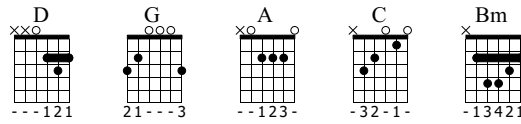

Mujeres

mujeres

Ricardo Arjona

Animal Nocturno

Words & Music by no se

Standard tuning

$\text{♩} = 103$

S-Gt

Measures 1-2. Chords: D, G, D, G, D. Includes a dynamic marking *f*. The guitar part features a rhythmic pattern of eighth notes with a treble clef and a key signature of one sharp (F#).

Measures 3-4. Chords: G, D, G, D. Continues the rhythmic pattern from the first system.

Measures 5-6. Chords: D, A. Continues the rhythmic pattern.

Measures 7-8. Chords: G, D. Continues the rhythmic pattern.

45 **D** **A** **C**

TAB

48 **C** **D**

TAB

50 **A** **G** **D**

TAB