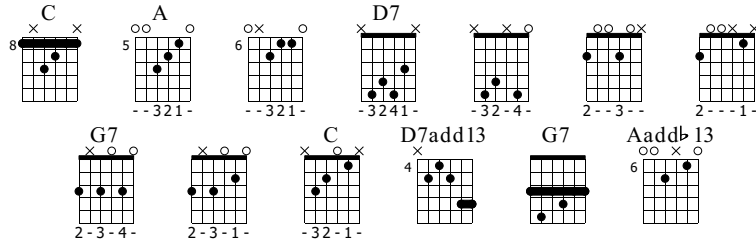

Hello my baby

chet Atkins

Standard tuning

♩ = 136

S-Gt

1

(♩ = ³♩) => F5

C A

mf f mf f mf f mf

TAB: 3-5-7, 8-10-8-10-8, 5-6-5-6-5, 8-10-10, 0-7-7, 0

D7 G7

f mf f mf f mf f mf f mf f mf f mf f

TAB: 3-5-3-5-3, 0-1, 0-3-2-0-3, 5-4-5-4-2, 0, 3-3-3, 3-0-3-2-0, 5-5-2, 1-2, 3-3-3, 3-3

C D7add13 G7 C A

mf f mf f mf f p mf f mf mp mf f mf f mp

TAB: 1-0-3-7-5, 3-3-3-3-3-3-3-3-3-3-3-3, 8-10-9-8-10-8, 5-6-5-6-5, 0-3-5-7, 8-8, 0

12 **D7** **G7**

mf f mf f mf p f mf f mf f mf p f p

T 3 5 3 5 3 1 2 1-0 2 0 3 0 3