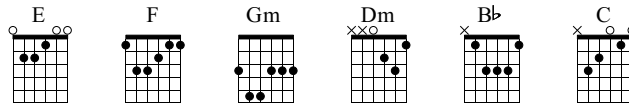

Get My Passport

Babar
Babar

Words & Music by Larva

Standard tuning

♩ = 150

E Gm F Dm

Musical notation for measures 1-4. Treble clef, 4/4 time. Measure 1: E chord, quarter notes G4, B4, D5. Measure 2: E chord, quarter notes G4, B4, D5. Measure 3: F chord, quarter notes A4, C5, E5. Measure 4: Gm chord, quarter notes Bb4, D5, F5. TAB: 0 0 0 0 0 0 | 1 1 1 1 1 1 | 3 3 3 3 3 3 | 1 1 1 1 1 1

Gm Bb Dm C

Musical notation for measures 5-8. Measure 5: Gm chord, quarter notes Bb4, D5, F5. Measure 6: Bb chord, quarter notes D4, F4, Ab4. Measure 7: Dm chord, quarter notes F4, Ab4, Bb4. Measure 8: C chord, quarter notes E4, G4, Bb4. TAB: 3 3 3 3 3 3 | 1 1 1 1 1 1 | 3 3 3 3 3 3 | 0 0 0 0 0 0

Gm Bb Dm C

Musical notation for measures 13-16. Measure 13: Gm chord, quarter notes Bb4, D5, F5. Measure 14: Bb chord, quarter notes D4, F4, Ab4. Measure 15: Dm chord, quarter notes F4, Ab4, Bb4. Measure 16: C chord, quarter notes E4, G4, Bb4. TAB: 3 3 3 3 3 3 | 1 1 1 1 1 1 | 3 3 3 3 3 3 | 0 0 0 0 0 0