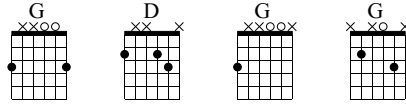

Jesu meine Zuversicht

Johann Sebastian Bach

Standard tuning

♩ = 128

Johann Sebastian Bach - Jesu meine Zuversicht

N-Gt

First system of musical notation for N-Guitar. It features a treble clef, a 3/4 time signature, and a dynamic marking of *f*. The melody consists of eighth notes with triplets. Below the staff is a guitar tablature with three lines (T, A, B) and fret numbers.

Second system of musical notation for N-Guitar. It continues the melody with eighth notes and triplets. The guitar tablature below shows fret numbers for the T, A, and B strings.

Third system of musical notation for N-Guitar. It continues the melody with eighth notes and triplets. The guitar tablature below shows fret numbers for the T, A, and B strings.

Fourth system of musical notation for N-Guitar. It includes chord diagrams for G, D, and G above the staff. The melody continues with eighth notes and triplets. The guitar tablature below shows fret numbers for the T, A, and B strings.