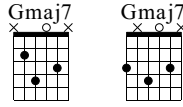

# On the Inside

Strayt Jakyt

It Only Happens Twice...

Words & Music by Bryce Jeffcoat

Standard tuning

♩ = 70

S-Gt

Gmaj7

1

*f*  
let ring

TAB

2 4 0 4 3 0 4 2 4 0 4 2 3 0 4 0

2

let ring

TAB

2 4 0 4 3 0 4 2 4 0 4 2 3 0 0 0

T  
A  
B 2 4 0 4 3 0 4 2 4 0 4 2 3 0 4 0

Gmaj7  
30  
let ring

T  
A  
B 2 4 0 4 3 0 4 2 4 0 4 2 3 0 0

Gmaj7  
31  
let ring

T  
A  
B 3 4 0 4 3 0 4 4 0 4 3 0 4 0

Gmaj7  
32  
let ring

T  
A  
B 3 4 0 4 3 0 4 4 0 4 3 0 0 | 4 X X 4 5 0  
2 X X 3