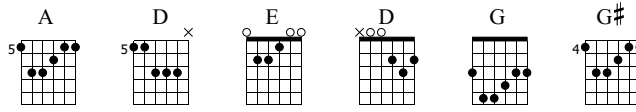

Standard tuning

♩ = 120

Rhythm guitar

E-Gt

Musical notation and guitar tabs for the rhythm guitar part, showing measures 1 through 11. The notation includes treble clef, 4/4 time signature, and various chords (A, D, E, G, G#). The guitar tabs show fret numbers for strings T, A, B.