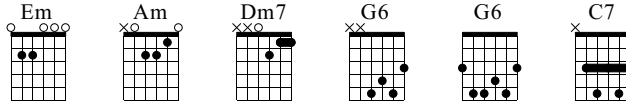

# Can't Buy Me Love

The Beatles  
A Hard Day's Night

Words & Music by John Lennon & Paul McCartney

Standard tuning

♩ = 168

Intro

(♩ =  $\overset{\frown}{\text{3}}$ )

E-Gt