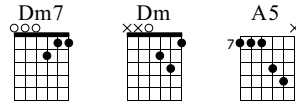

# Come Together

Words & Music by Lennon - McCartney

Dropped D  
⑥=D

♩ = 80

S-Gt

Measures 1-3 of the guitar part. The treble clef staff shows a melody starting on the 1st fret. The guitar tablature below shows the fret numbers: 0-0-3-5 (triplets) and 12.

Measures 4-7 of the guitar part. The treble clef staff shows a melody with a sharp sign on the 4th measure. The guitar tablature below shows fret numbers: 0-0-3-5 (triplets) and 12, followed by 0-0-2-2-0-0-2-2 and 0-0-2-2-0-0-2-2.

Measures 8-10 of the guitar part. The treble clef staff shows a melody with a sharp sign on the 8th measure. The guitar tablature below shows fret numbers: 0-0-2-2-0-0-2-2, 7-7-7-9-9-7-7-9-9, and 7-7-7-9-9-7-7-9-9.

Measures 15-18 of the guitar part. The treble clef staff shows a melody with a repeat sign at the end. The guitar tablature below shows fret numbers: 0-0-3-5 (triplets) and 12, 0-0-3-5 (triplets) and 12, 0-0-2-2-0-0-2-2, and 0-0-2-2-0-0-2-2.