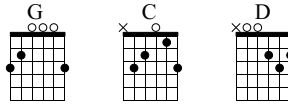

# Love Me Do

Beatles (The)  
Please Please Me

Words & Music by Beatles (The)

Standard tuning

$\text{♩} = 160$

E-Gt

1

G C G C

Tablature for measures 1-4:

T	3	3	3	3	3	3	3	3	3	3	3	3	3	3	3	3	3	3	3
A	0	0	0	0	0	0	0	0	0	0	0	0	0	0	0	0	0	0	0
B	2	2	2	2	2	2	2	2	2	2	2	2	2	2	2	2	2	2	2

5

G C G C

Tablature for measures 5-8:

T	3	3	3	3	3	3	3	3	3	3	3	3	3	3	3	3	3	3	3
A	0	0	0	0	0	0	0	0	0	0	0	0	0	0	0	0	0	0	0
B	2	2	2	2	2	2	2	2	2	2	2	2	2	2	2	2	2	2	2