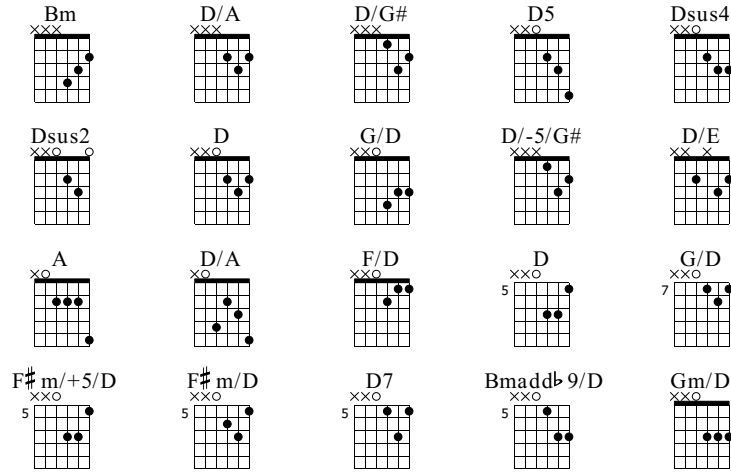

Mother Nature's Son

The Beatles

The Beatles (White Album)

Words & Music by Lennon/McCartney

Standard tuning

♩ = 97

Bm D/A D/G# D5 Dsus4

N-Gt

Verse

Guitar notation for measures 7-8. Chords: G/D, D. Includes staff with notes and TAB with fret numbers.

Guitar notation for measures 9-10. Chords: Bm, D/A, D/-5/G#, D/E. Includes staff with notes and TAB with fret numbers.

Guitar notation for measures 11-12. Chords: A, D/A, A, D/A, A, D/A, A, D/A. Includes staff with notes and TAB with fret numbers.

Guitar notation for measures 13-14. Chords: D, F/D, G/D, D. Includes staff with notes and TAB with fret numbers.

Guitar notation for measures 15-16. Chords: D, F/D, G/D, D. Includes staff with notes and TAB with fret numbers.

2. D G/D D G/D D G/D D

TAB

G/D F#m/+5/D F#m/D

TAB

D7 Bmadd9/D D7 G/D Gm/D

TAB

D Dsus4 3. D G/D D