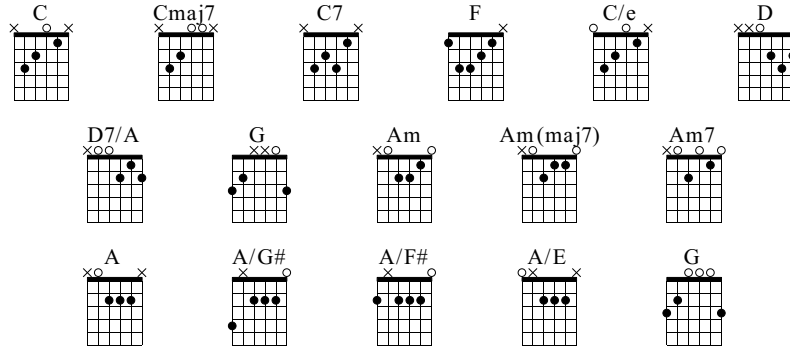

Something

Words & Music by Beatles

Standard tuning

♩ = 80

N-Gt

F Eb G/d C

f *mf* *mp* *mf* *mp* *mf* *mp*

TAB

1 2 1 2 3 0 1 0 1 0 2

1 5 6 0 0 0 2

C Cmaj7 C7 F F C/e

mf *mp* *mf* *mp* *mf* *mp* *mf* *mp* *mf* *mp* *mf* *mp* *mf* *mp* *mf* *mp* *mf* *mp*

TAB

1 1 1 1 0 0 0 0 3 1 1 1 1 1 1 1 1 1

0 0 0 0 2 0 2 0 2 3 2 3 2 3 2 3 2 0