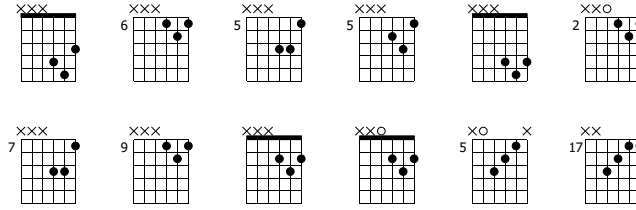

Strawberry field forever

Beatles

Words & Music by Lennon

Standard tuning

♩ = 92

S-Gt

f

T
A
B

81

Musical notation and TAB for measures 81-85. Each measure contains a chord with a sharp sign and four notes. The TAB below shows fingerings: 17-17-17-17, 18-18-18-18, and 19-19-19-19 for each measure.

86

Musical notation and TAB for measures 86-90. Each measure contains a chord with a sharp sign and four notes. The TAB below shows fingerings: 17-17-17-17, 18-18-18-18, and 19-19-19-19 for each measure.

91

Musical notation and TAB for measure 91. The measure contains a chord with a sharp sign and four notes. The TAB below shows fingerings: 17-17-17-17, 18-18-18-18, and 19-19-19-19.