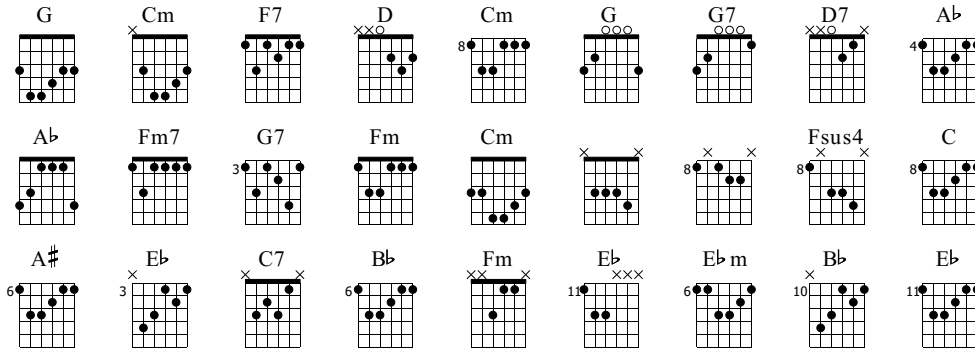

Fifth Symphony

Words & Music by Ludwig Van Beethoven

Standard tuning

♩ = 120

N-Gt

G Cm F7 D Cm

f

TAB

Cm G7

TAB

G G7 Cm G Cm G

TAB

19 Cm D7 G Ab F7 Ab

TAB

26 Fm7 Ab Fm7

TAB